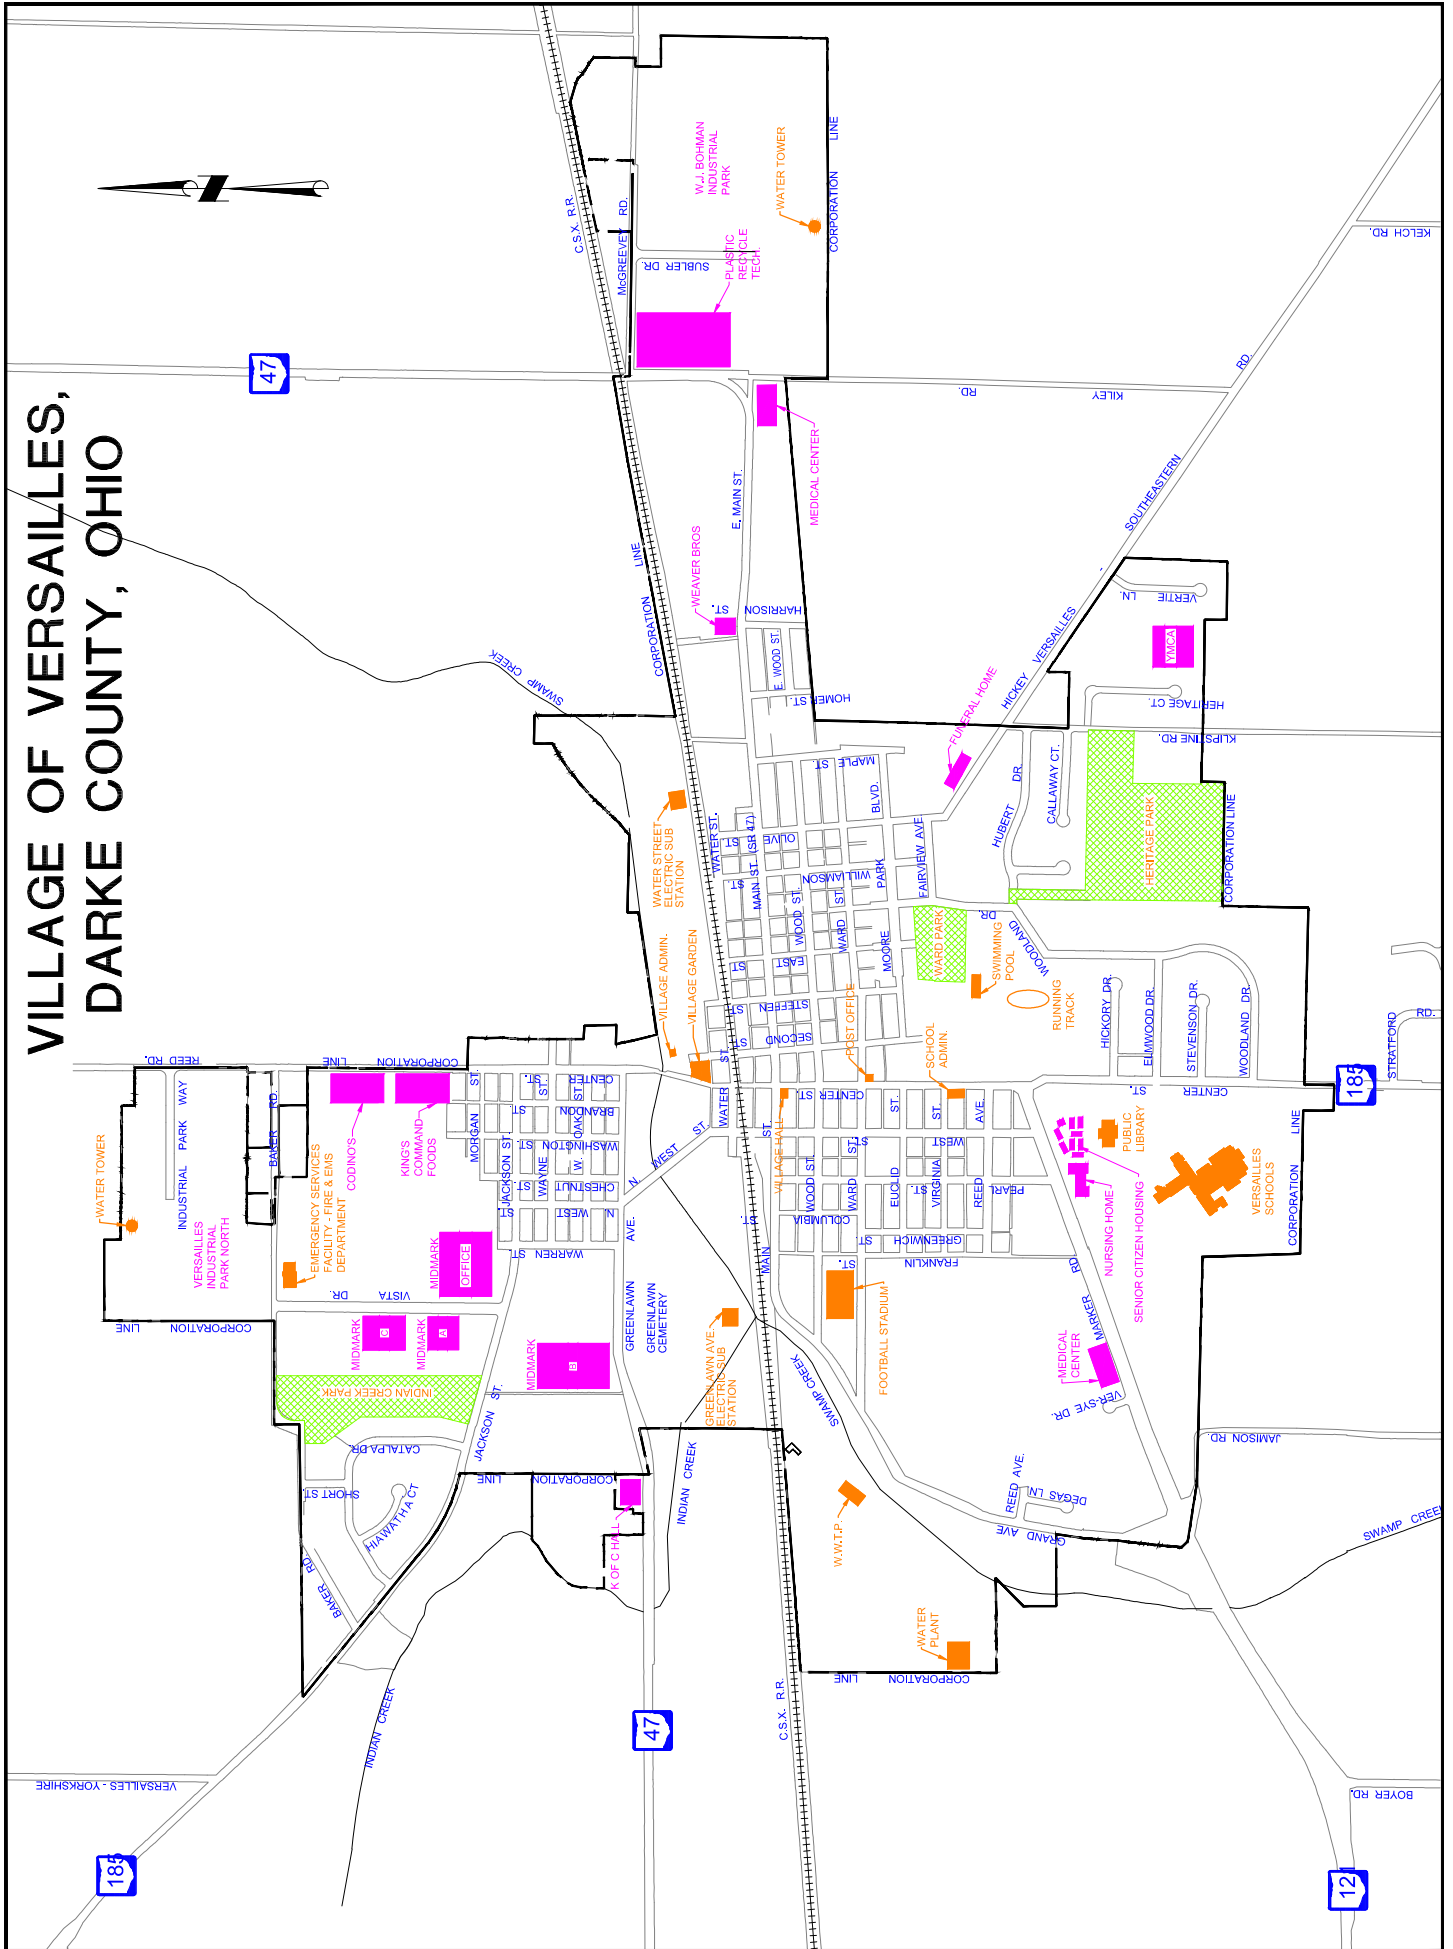

# VILLAGE OF VERSAILLES, DARKE COUNTY, OHIO

18

47

12

47

18